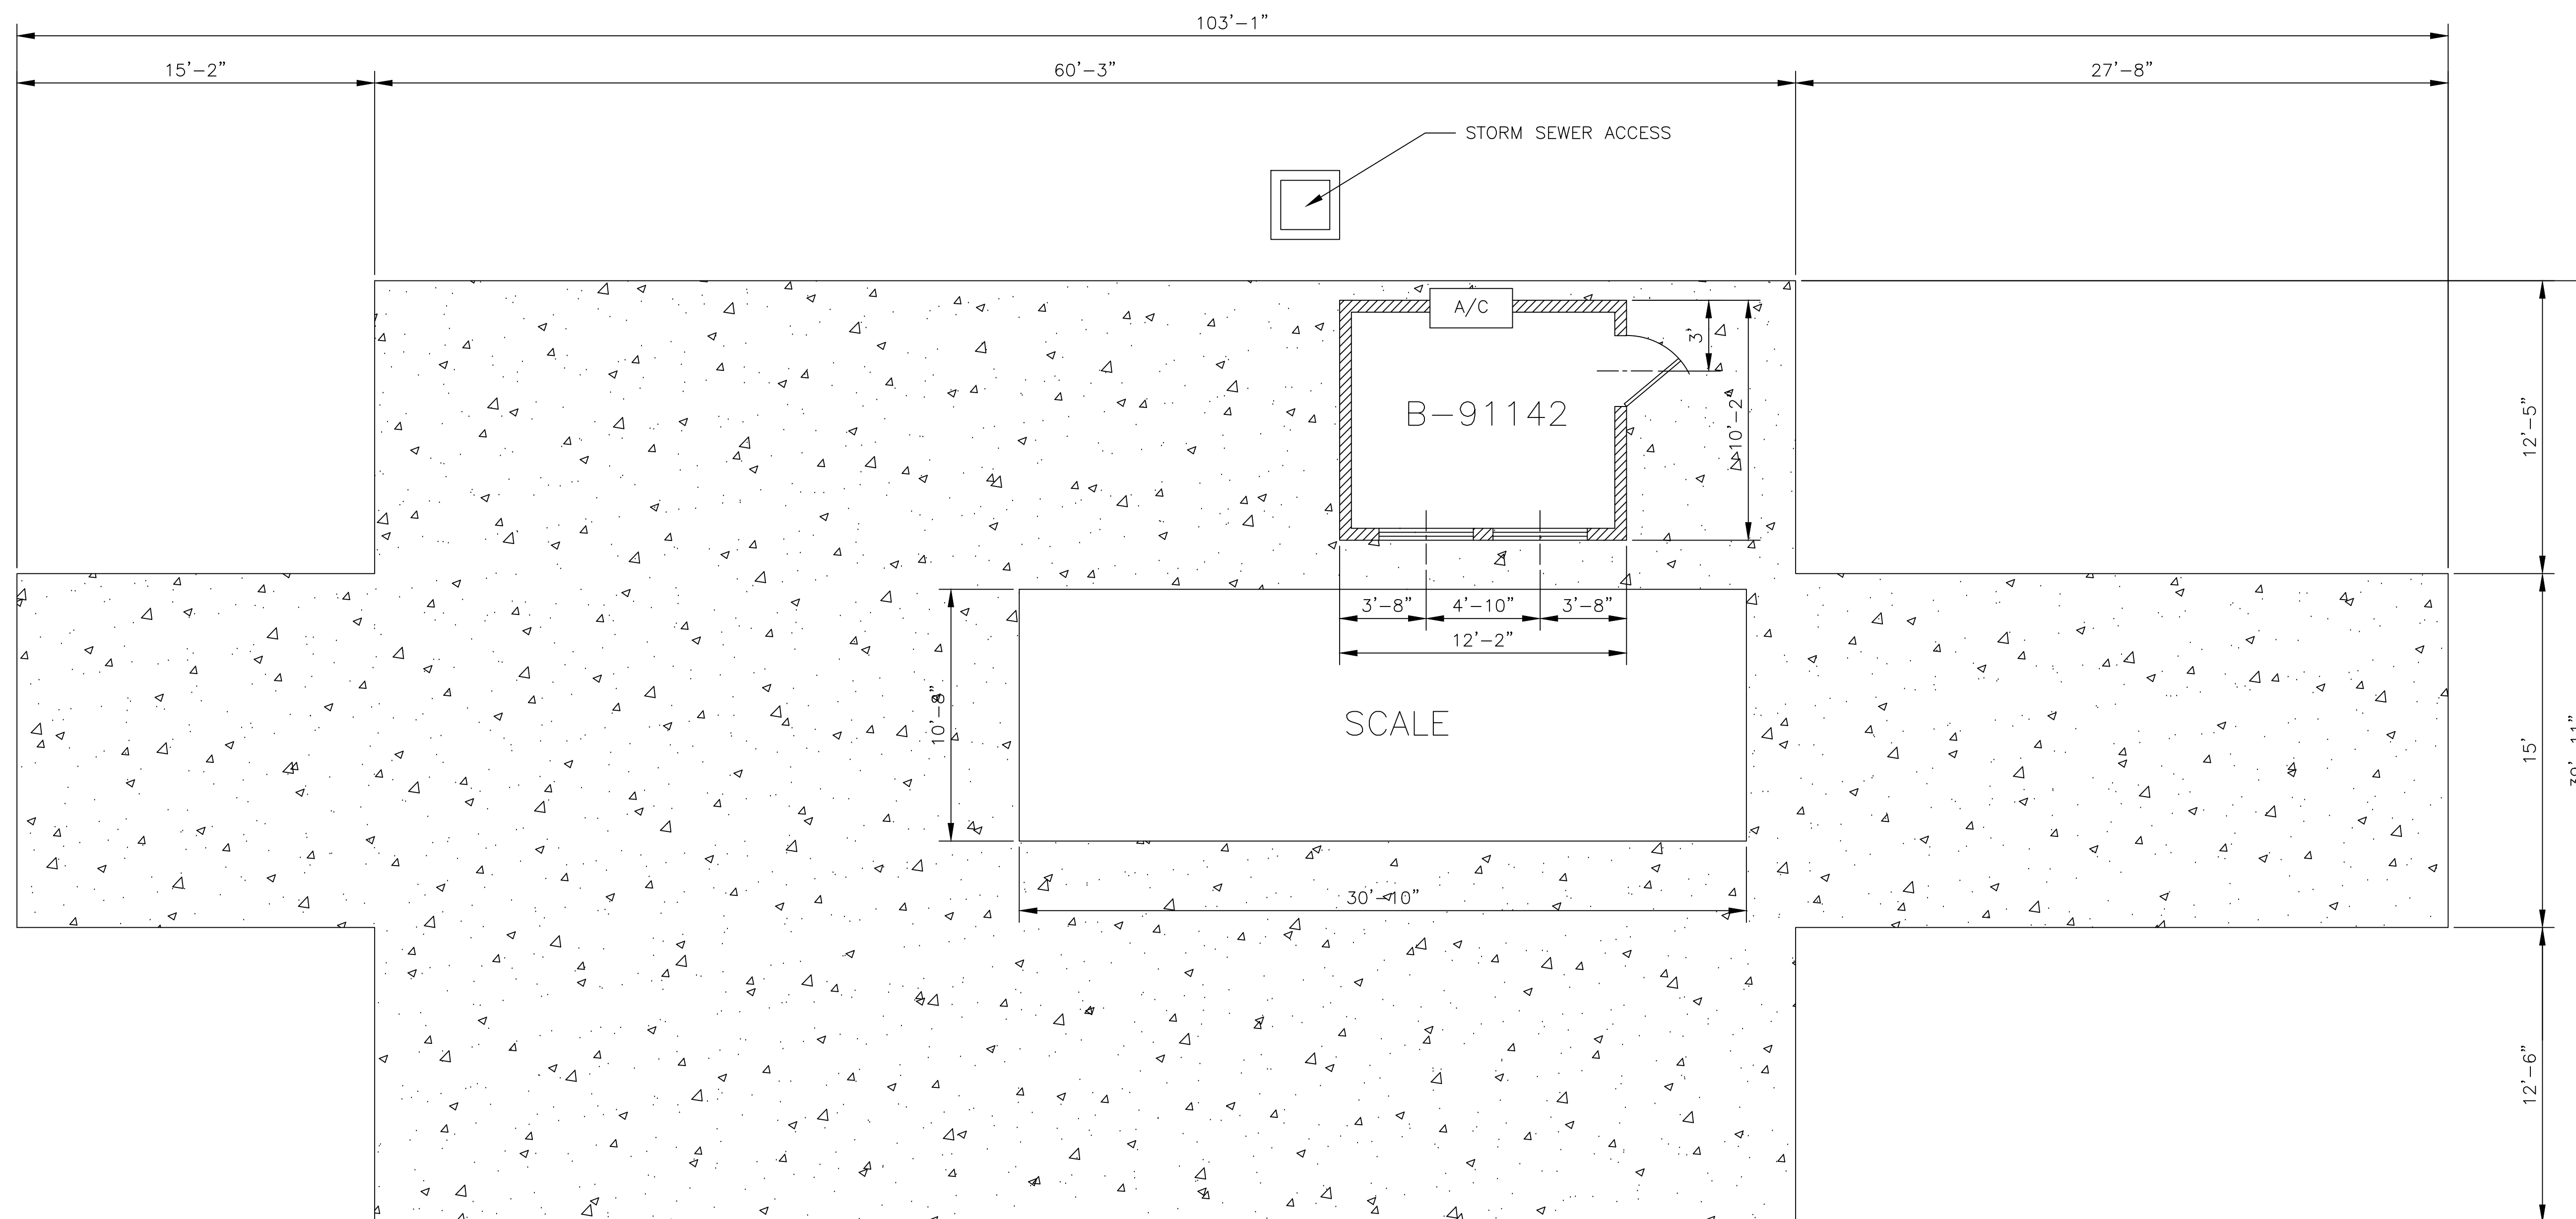

HURLBURT FIELD
FLORIDA

Project Title:
SCALES BUILDING
B-91142
Project Location:
HURLBURT FLD, FL

RED HORSE

Design Eng: Proj Eng:

Draftsman: Date:
SRA CLARK 5 MAR 98

Revision: Init & Date:

Revision	Init	Date

Sheet Title:
FLOOR PLAN

DWG Type: Sht #
A1 1 of 1

Project Number:

Scale: Fac #:
1/4"=1'-0" 91142

SCALES BUILDING LAYOUT

1/4" = 1'-0"